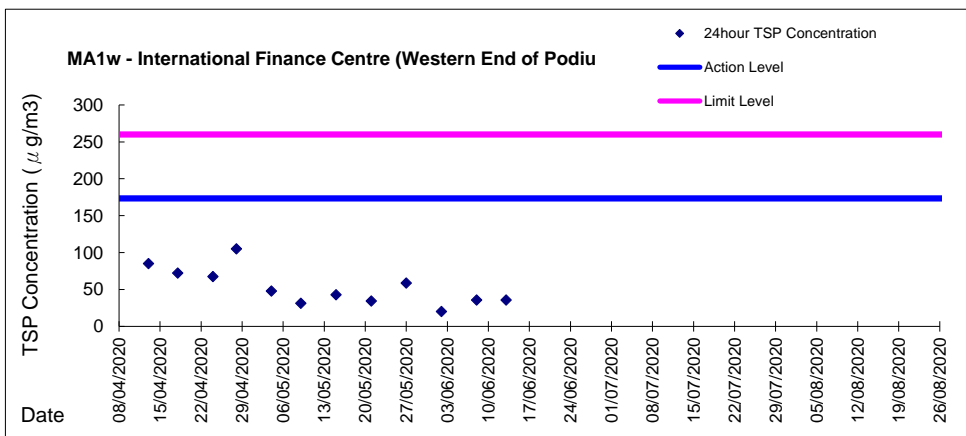

Graphic Presentation of 1 hour TSP Result

Graphic Presentation of 1 hour TSP Result

Graphic Presentation of 1 hour TSP Result

Graphic Presentation of 24 hour TSP Result

Graphic Presentation of 24 hour TSP Result

Graphic Presentation of 24 hour TSP Result