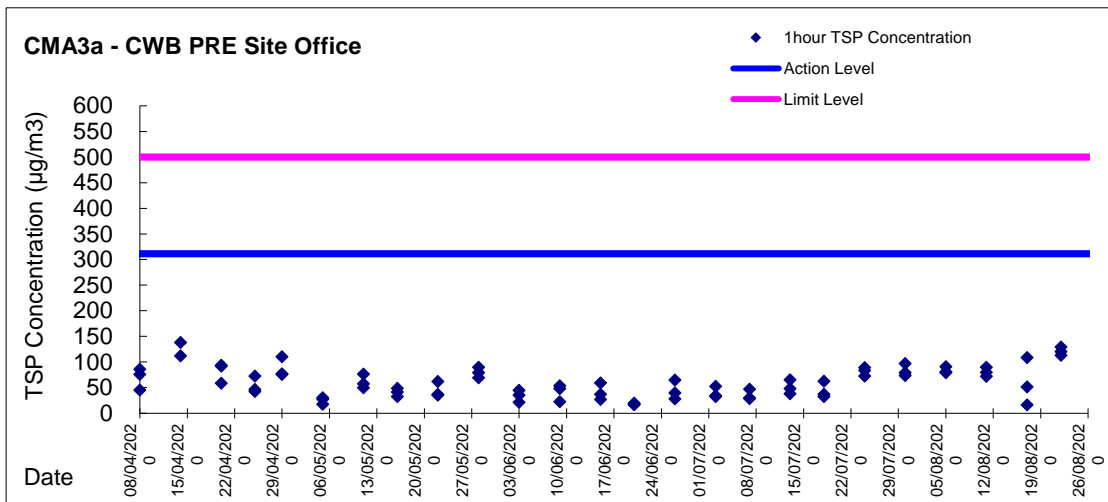

Graphic Presentation of 1 hour TSP Result

Graphic Presentation of 1 hour TSP Result

Graphic Presentation of 1 hour TSP Result

Graphic Presentation of 24 hour TSP Result

Graphic Presentation of 24 hour TSP Result

Graphic Presentation of 24 hour TSP Result