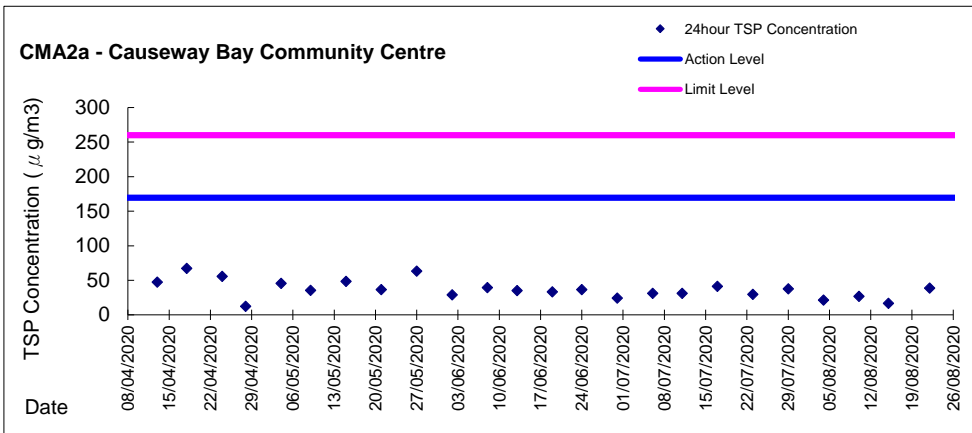

Graphic Presentation of 1 hour TSP Result

Graphic Presentation of 1 hour TSP Result

Graphic Presentation of 1 hour TSP Result

Graphic Presentation of 24 hour TSP Result

Graphic Presentation of 24 hour TSP Result

Graphic Presentation of 24 hour TSP Result