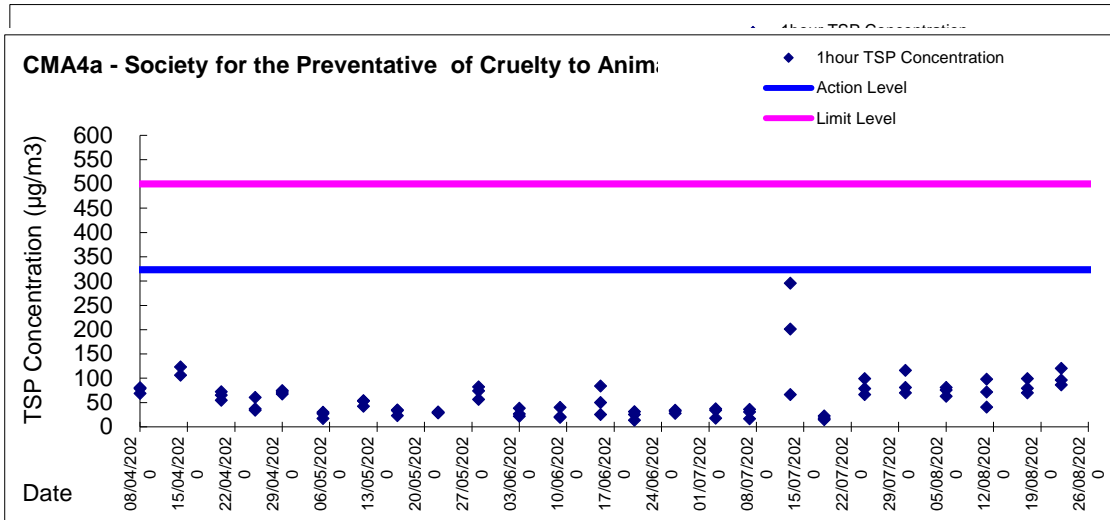

Graphic Presentation of 1 hour TSP Result

Graphic Presentation of 1 hour TSP Result

Graphic Presentation of 1 hour TSP Result

Graphic Presentation of 24 hour TSP Result

Graphic Presentation of 24 hour TSP Result

Graphic Presentation of 24 hour TSP Result