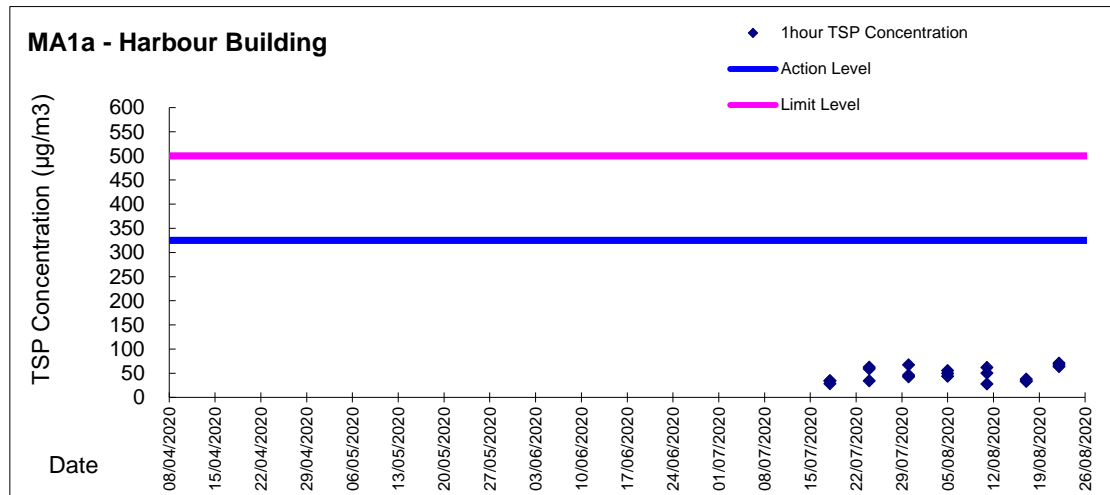

Graphic Presentation of 1 hour TSP Result

Graphic Presentation of 1 hour TSP Result

Graphic Presentation of 1 hour TSP Result

Graphic Presentation of 24 hour TSP Result

Graphic Presentation of 24 hour TSP Result

Graphic Presentation of 24 hour TSP Result