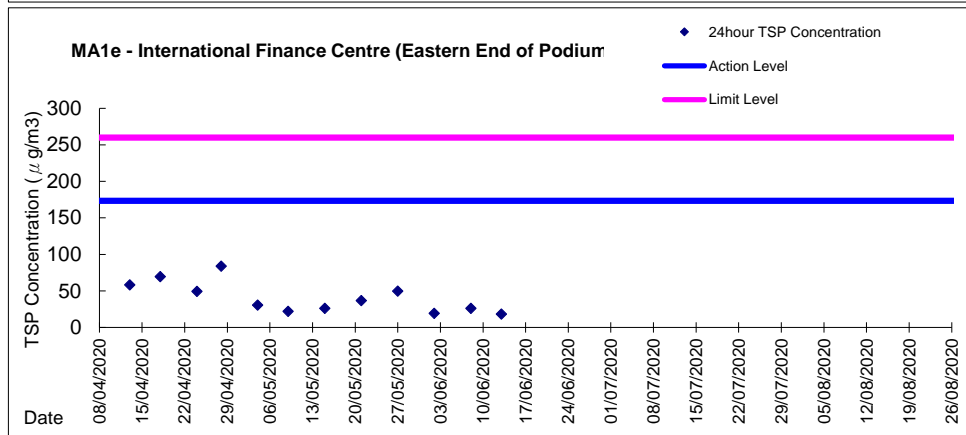

Graphic Presentation of 1 hour TSP Result

Graphic Presentation of 1 hour TSP Result

Graphic Presentation of 1 hour TSP Result

Graphic Presentation of 24 hour TSP Result

Graphic Presentation of 24 hour TSP Result

Graphic Presentation of 24 hour TSP Result