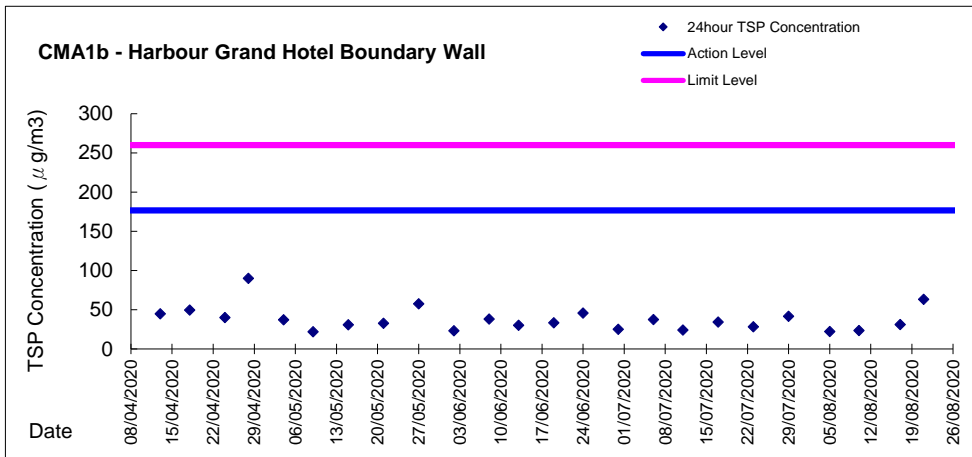

Graphic Presentation of 1 hour TSP Result

Graphic Presentation of 1 hour TSP Result

Graphic Presentation of 1 hour TSP Result

Graphic Presentation of 24 hour TSP Result

Graphic Presentation of 24 hour TSP Result

Graphic Presentation of 24 hour TSP Result