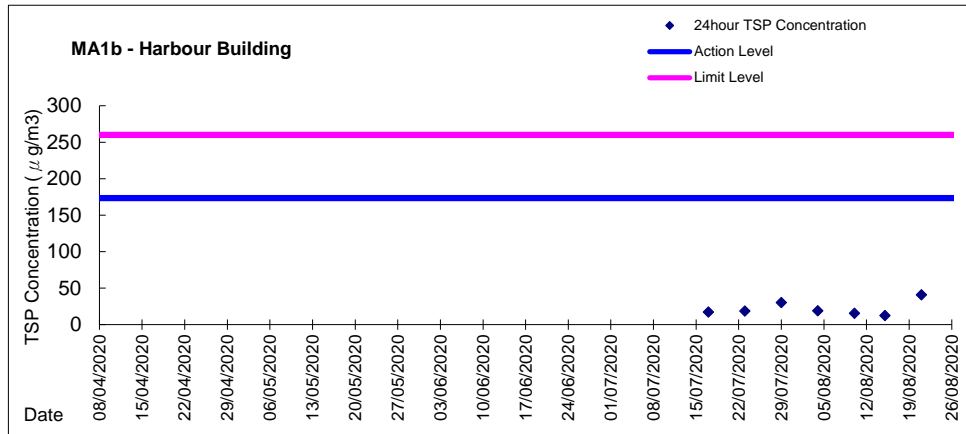

Graphic Presentation of 1 hour TSP Result

Graphic Presentation of 1 hour TSP Result

Graphic Presentation of 1 hour TSP Result

Graphic Presentation of 24 hour TSP Result

Graphic Presentation of 24 hour TSP Result

Graphic Presentation of 24 hour TSP Result