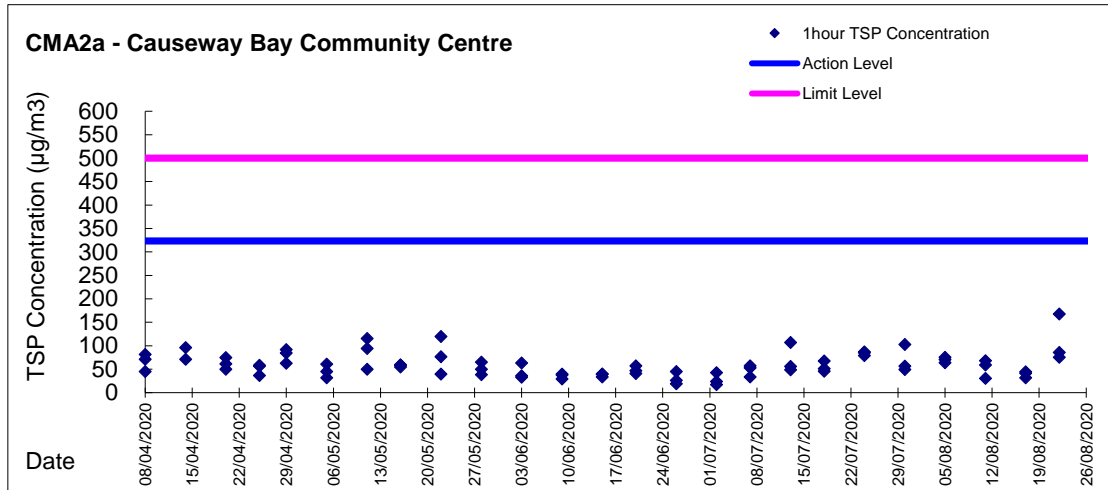

Graphic Presentation of 1 hour TSP Result

Graphic Presentation of 1 hour TSP Result

Graphic Presentation of 1 hour TSP Result

Graphic Presentation of 24 hour TSP Result

Graphic Presentation of 24 hour TSP Result

Graphic Presentation of 24 hour TSP Result