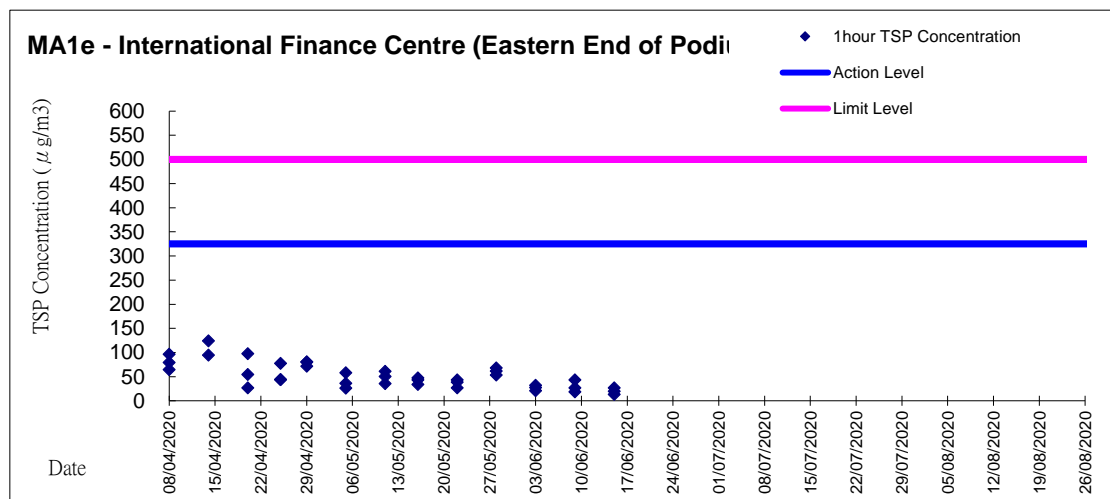

Graphic Presentation of 1 hour TSP Result

Graphic Presentation of 1 hour TSP Result

Graphic Presentation of 1 hour TSP Result

Graphic Presentation of 24 hour TSP Result

Graphic Presentation of 24 hour TSP Result

Graphic Presentation of 24 hour TSP Result