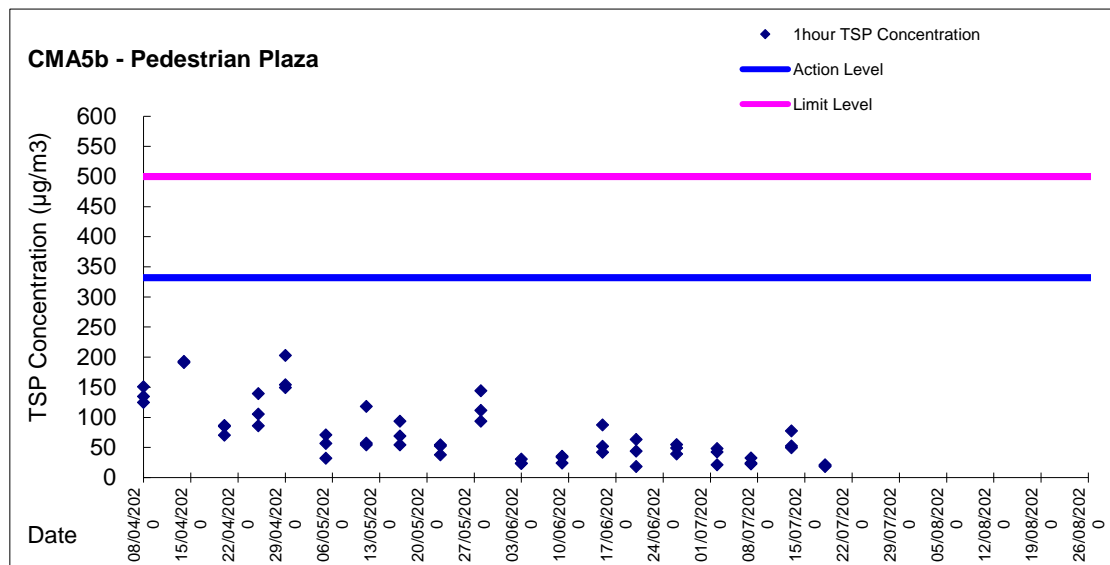

Graphic Presentation of 1 hour TSP Result

Graphic Presentation of 1 hour TSP Result

Graphic Presentation of 1 hour TSP Result

Graphic Presentation of 24 hour TSP Result

Graphic Presentation of 24 hour TSP Result

Graphic Presentation of 24 hour TSP Result