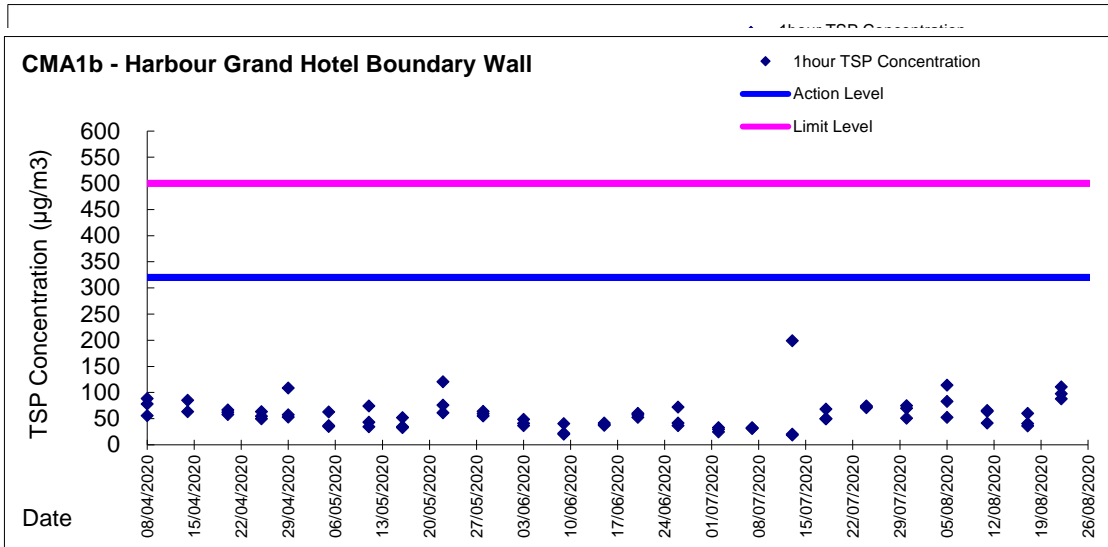

Graphic Presentation of 1 hour TSP Result

Graphic Presentation of 1 hour TSP Result

Graphic Presentation of 1 hour TSP Result

Graphic Presentation of 24 hour TSP Result

Graphic Presentation of 24 hour TSP Result

Graphic Presentation of 24 hour TSP Result